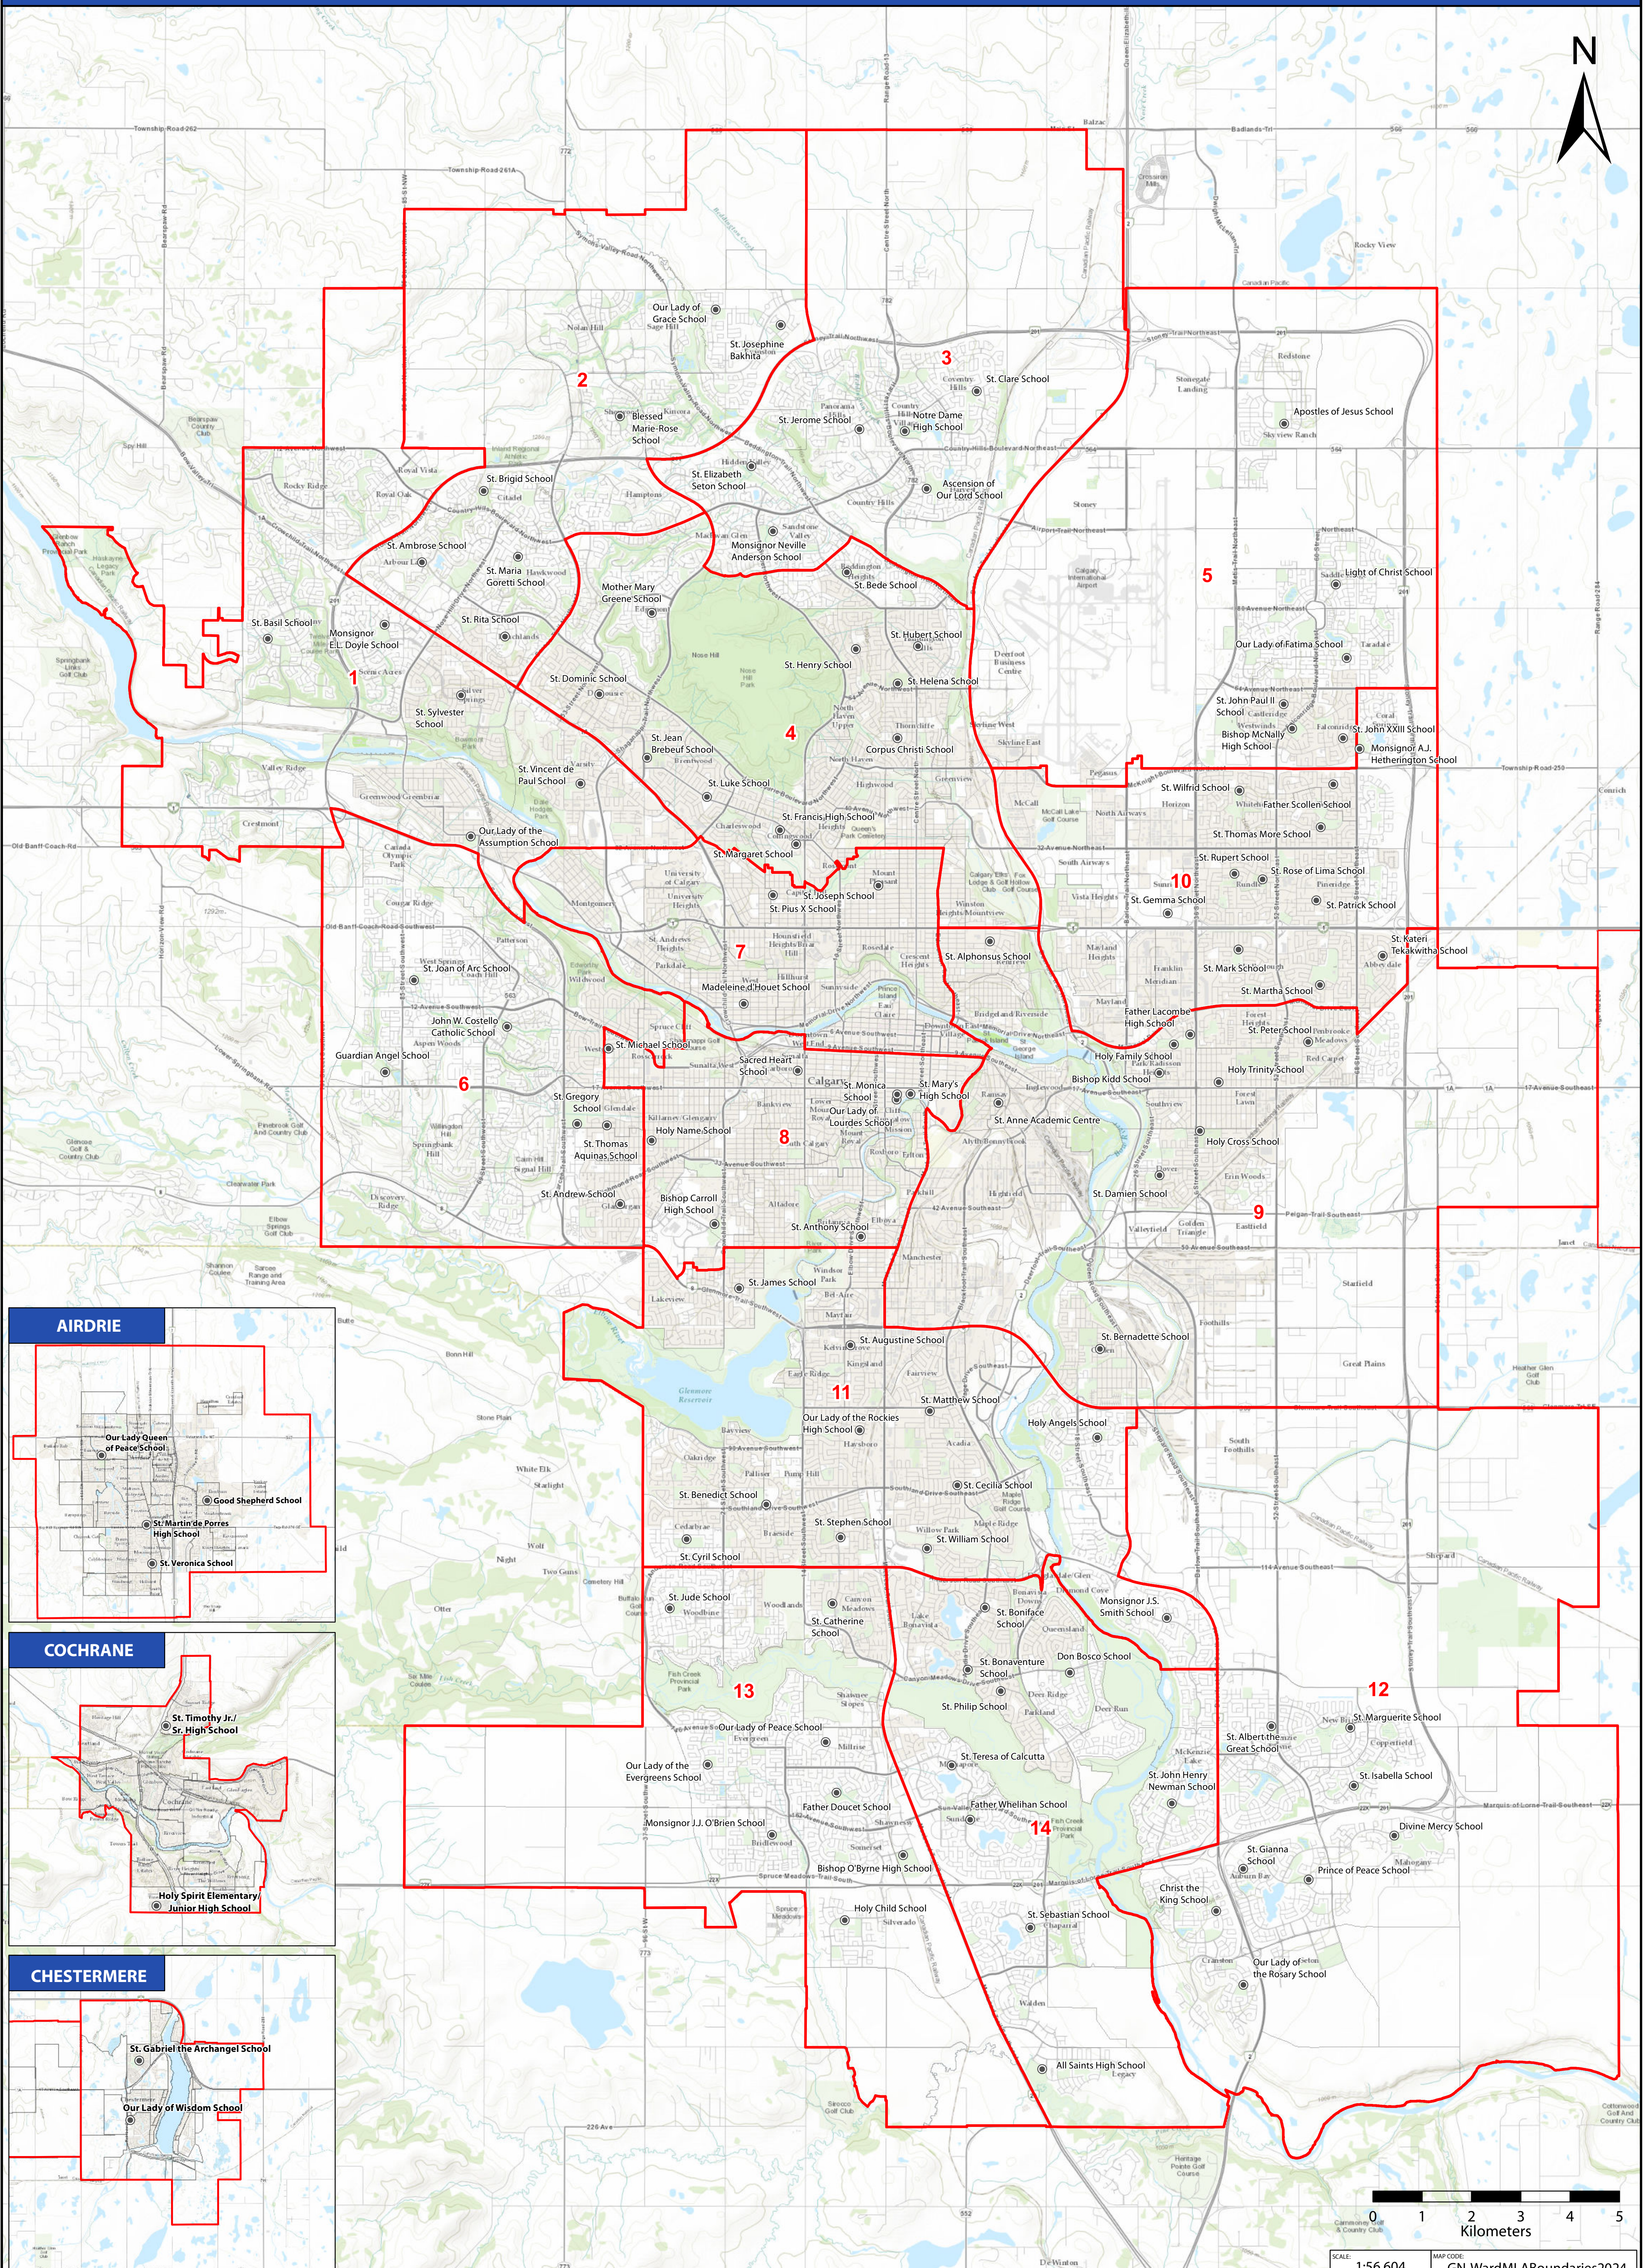

# CCSD - CITY OF CALGARY/TRUSTEE WARD BOUNDARIES

SCALE: 1:56,604 MAP CODE: GN-WardMLABoundaries2024

● Active School      □ City of Calgary/Trustee Ward Boundary

**CALGARY CATHOLIC SCHOOL DISTRICT**