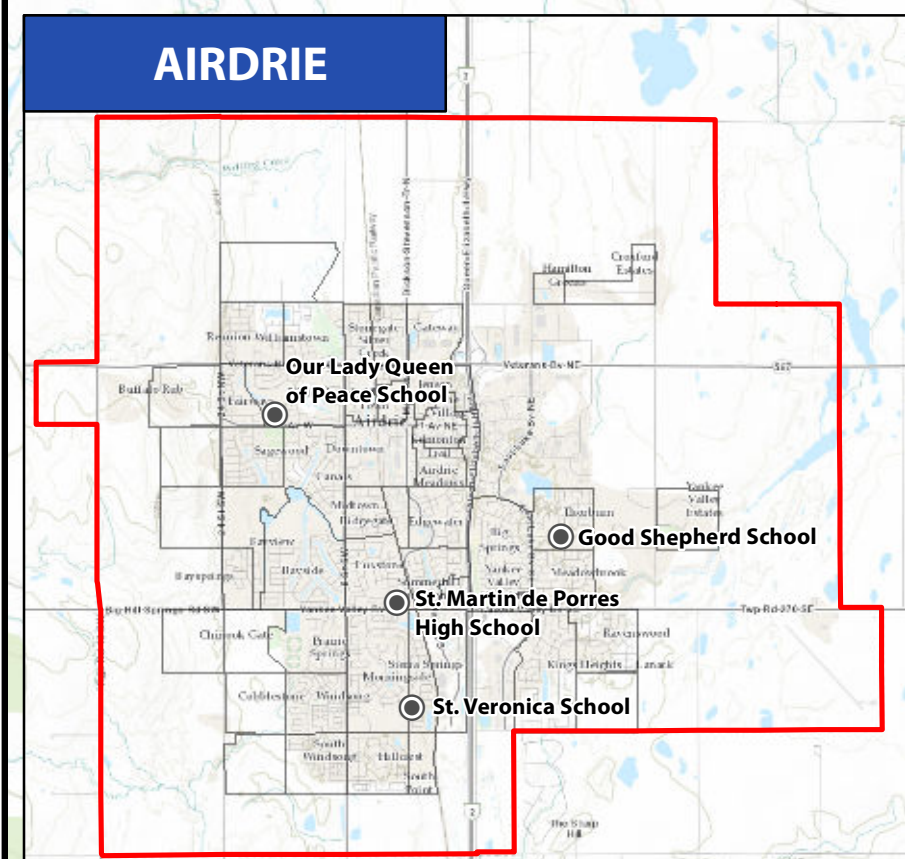

# CCSD - CITY OF CALGARY/TRUSTEE WARD BOUNDARIES

SCALE: 1:56,604 MAP CODE: GN-WardMLABoundaries2024

● Active School      □ City of Calgary/Trustee Ward Boundary

**CALGARY CATHOLIC SCHOOL DISTRICT**