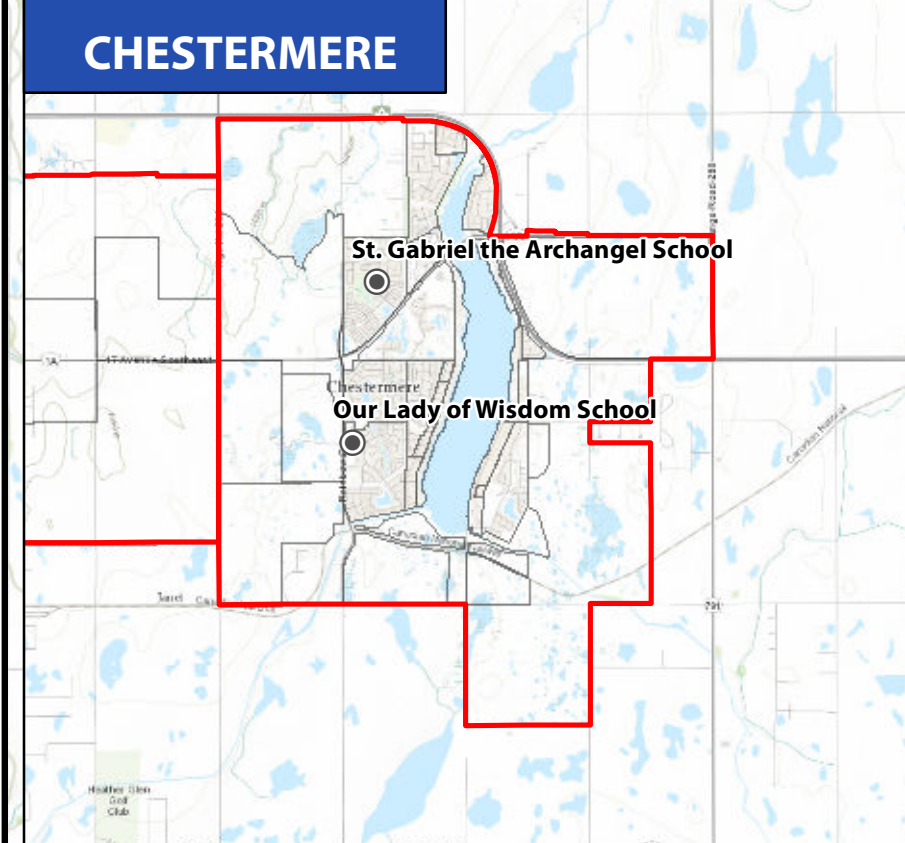

# CCSD - CITY OF CALGARY/TRUSTEE WARD BOUNDARIES

SCALE: 1:56,604 MAP CODE: GN-WardMLABoundaries2024

● Active School      □ City of Calgary/Trustee Ward Boundary

**CALGARY CATHOLIC SCHOOL DISTRICT**