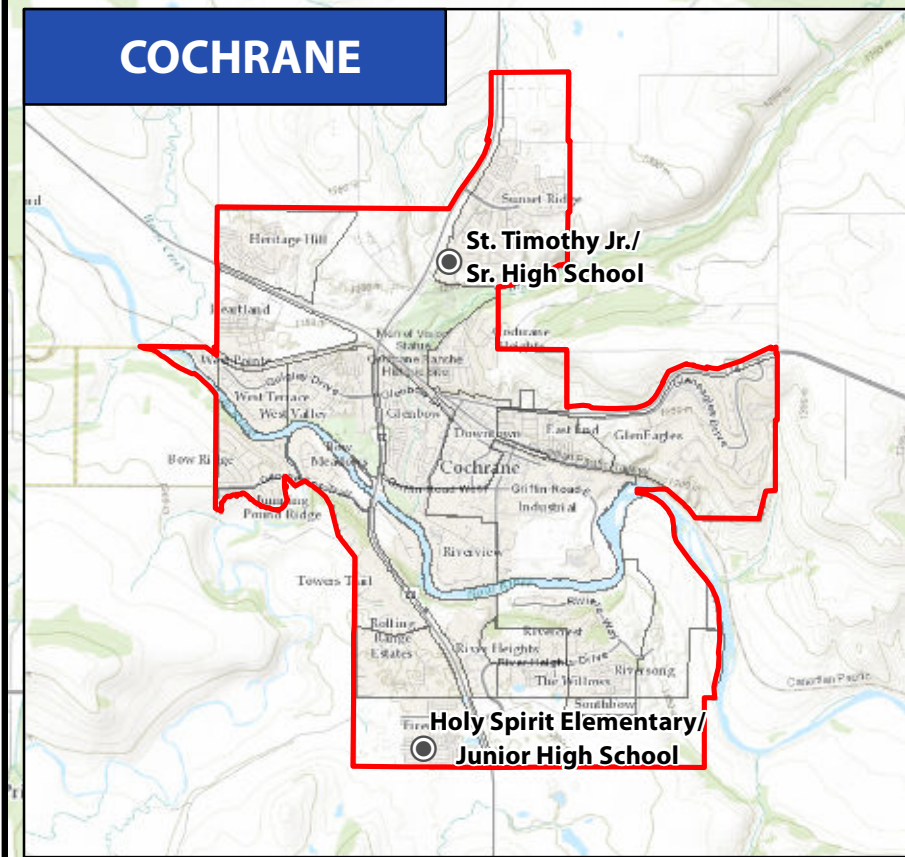

# CCSD - CITY OF CALGARY/TRUSTEE WARD BOUNDARIES

SCALE: 1:56,604 MAP CODE: GN-WardMLABoundaries2024

● Active School      □ City of Calgary/Trustee Ward Boundary

**CALGARY CATHOLIC SCHOOL DISTRICT**